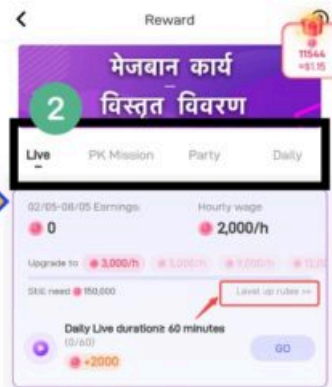

POPPO HOST EARNING

Poppo Live Salary:

- Gifts Earning: 70% of sharing of gifts costs
- Message: 4 points per message

Poppo Reward Income:

Hourly Salary Reward:

- Weekly host hourly salary reward of around $100 – $300
- Check the rewards section & level-up rules in your profile for detailed information.
- After completing the task, the host has to claim rewards within 24 hours.

Level Task

	Earnings in the recent 7 days	Task reward of the day	$5 Income Task Reward	Hourly Max Task Reward
S	50,000,000	120,000 *4H/Day	10,000 * 3 H/Day	130,000/H
A	22,000,000	70,000 *4H/Day	10,000 * 3 H/Day	80,000/H
B	10,000,000	50,000 *3H/Day	10,000 * 3 H/Day	60,000/H
C	7,000,000	40,000 *3H/Day	10,000 * 3 H/Day	50,000/H
D	4,000,000	28,000 *3H/Day	10,000 * 3 H/Day	38,000/H
E	2,000,000	8,000 *3H/Day	10,000 * 3 H/Day	18,000/H
F	1,200,000	2,000 *3H/Day	10,000 * 3 H/Day	12,000/H

Host Ranking Rewards:

- Host Live Ranking
- Host Wish Ranking
- Host Tips Ranking

HOST RANKING RULES

Host Live Rank:

- Minimum requirement:
- Live streaming should be more than or equal to 1 hour.