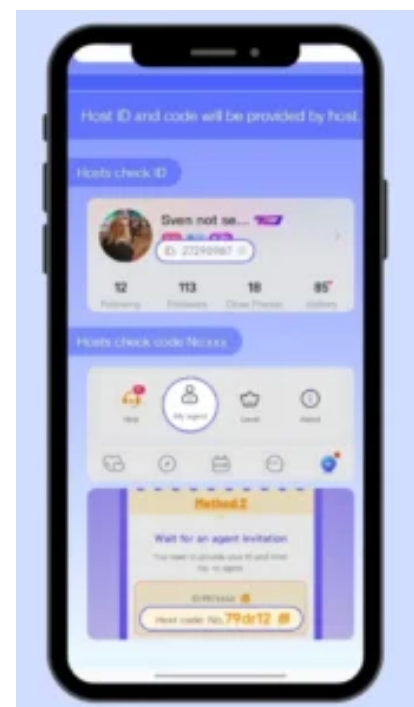

## How to Become Host

THERE ARE TWO WAYS TO BECOME A HOST ON POPPO APP:

### Method 1: Use Agent ID For Host Registration

- Download Poppo App
- Install & Register on Poppo App.
- Host Need To Click on 'My Agent' from Profile Options.
- Enter Agent ID '263506' & Apply To Join The Agency.

### Method 2: Accept Agent Invite To Become Host

- Download Poppo App
- Install & Register on the Poppo App.
- Find the Poppo ID & Host Code
- (To check ID & Host Code, Click on the 'My Agent' Option in the Profile.)
- Submit the form with the correct details OR send us your Poppo ID & Host Code on Whatsapp at +917065384660