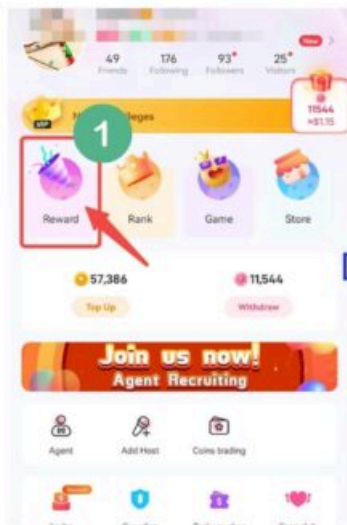

POPPO HOST EARNING

Poppo Live Salary:

- Gifts Earning: 70% of sharing of gifts costs
- Message: 4 points per message

Poppo Reward Income:

Hourly Salary Reward:

- Weekly host hourly salary reward of around $100 – $300
- Check the rewards section & level-up rules in your profile for detailed information.
- After completing the task, the host has to claim rewards within 24 hours.

Level Task

	Earnings in the recent 7 days	Task reward of the day	$5 Income Task Reward	Hourly Max Task Reward
S	50,000,000	120,000 *4H/Day	10,000 * 3 H/Day	130,000/H
A	22,000,000	70,000 *4H/Day	10,000 * 3 H/Day	80,000/H
B	10,000,000	50,000 *3H/Day	10,000 * 3 H/Day	60,000/H
C	7,000,000	40,000 *3H/Day	10,000 * 3 H/Day	50,000/H
D	4,000,000	28,000 *3H/Day	10,000 * 3 H/Day	38,000/H
E	2,000,000	8,000 *3H/Day	10,000 * 3 H/Day	18,000/H
F	1,200,000	2,000 *3H/Day	10,000 * 3 H/Day	12,000/H

Host Ranking Rewards:

- Host Live Ranking
- Host Wish Ranking
- Host Tips Ranking

HOST RANKING RULES

Host Live Rank:

- Minimum requirement:
- Live streaming should be more than or equal to 1 hour.